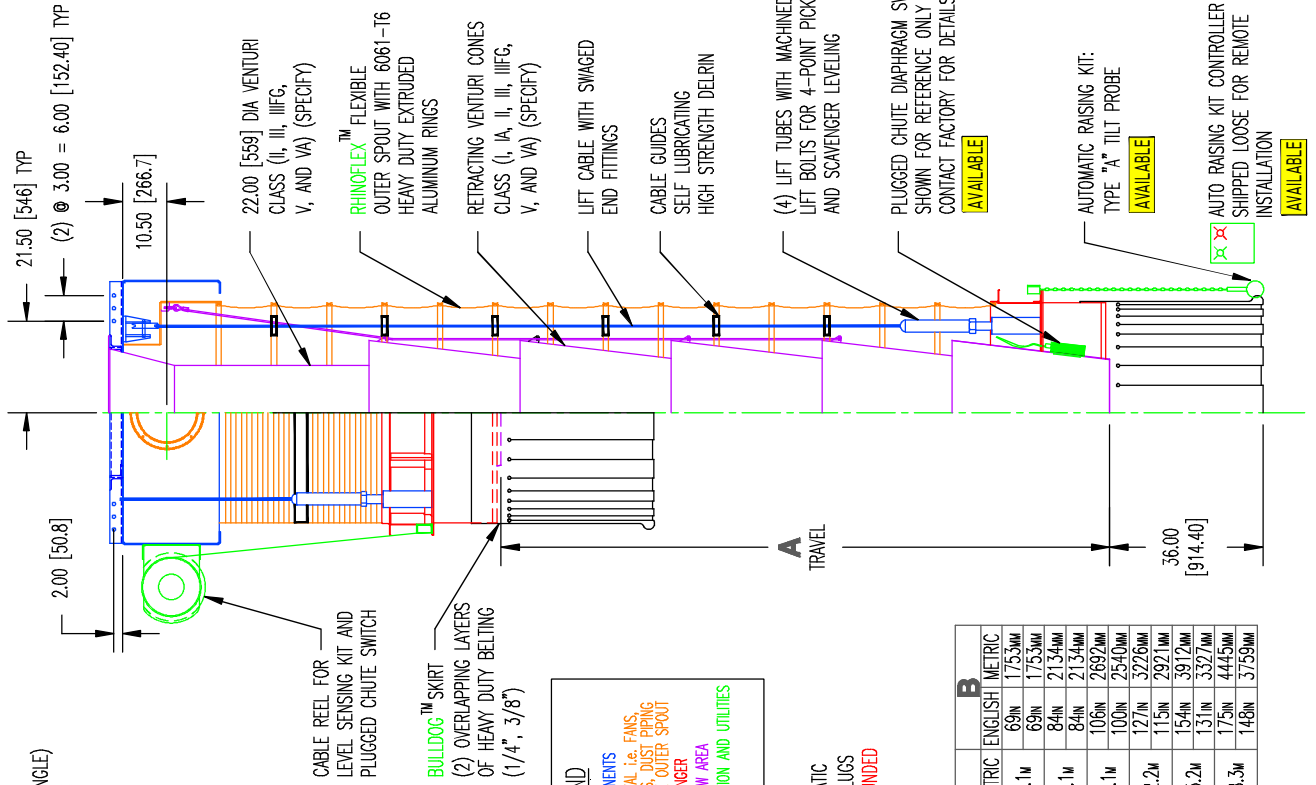

AN AIR ECOLOGY COMPANY

MG50-0V PARAGON™ SERIES

DETAILS ARE SUBJECT TO CHANGE WITHOUT PRIOR NOTICE.
CAUTION: EXPLOSION PROOF CONSTRUCTION AVAILABLE.
CONSULT FACTORY FOR DETAILS AND PRICING

ROTATING LIMIT SWITCH FOR UPPER AND LOWER LIMITS
STANDARD NEMA 4, 2 POSITION SPDT. DPDT NOT AVAILABLE
**IMPORTANT: LIMIT SWITCH POSITIONS MUST BE FIELD
ADJUSTED ACCORDING TO PRINTED MIDWEST INSTRUCTIONS
OR WARRANTY IS VOID**

LEGEND

- BLUE ■ DRIVE COMPONENTS
- ORANGE ■ AIR WITHDRAWAL i.e. FANS, DUST OUTLETS, DUST PIPING AND FLEXIBLE OUTER SPOUT
- RED ■ OUTER SCAVENGER
- PURPLE ■ PRODUCT FLOW AREA
- GREEN ■ INSTRUMENTATION AND UTILITIES
- BLACK ■ OTHER

STAINLESS STEEL ANTISTATIC
LINE (1) WITH GROUND LUGS
CAUTION: MUST BE GROUNDED

MODEL	CONSTRUCTION	A		B	
		ENGLISH	METRIC	ENGLISH	METRIC
MG50-0V-10	POLYMER	10ft	3.1m	69in	1753mm
MG50-0V-20	STEEL	20ft	6.1m	69in	1753mm
MG50-0V-30	POLYMER	30ft	9.1m	84in	2134mm
MG50-0V-40	STEEL	40ft	12.2m	84in	2134mm
MG50-0V-50	POLYMER	50ft	15.2m	106in	2692mm
MG50-0V-60	STEEL	60ft	18.3m	106in	2692mm