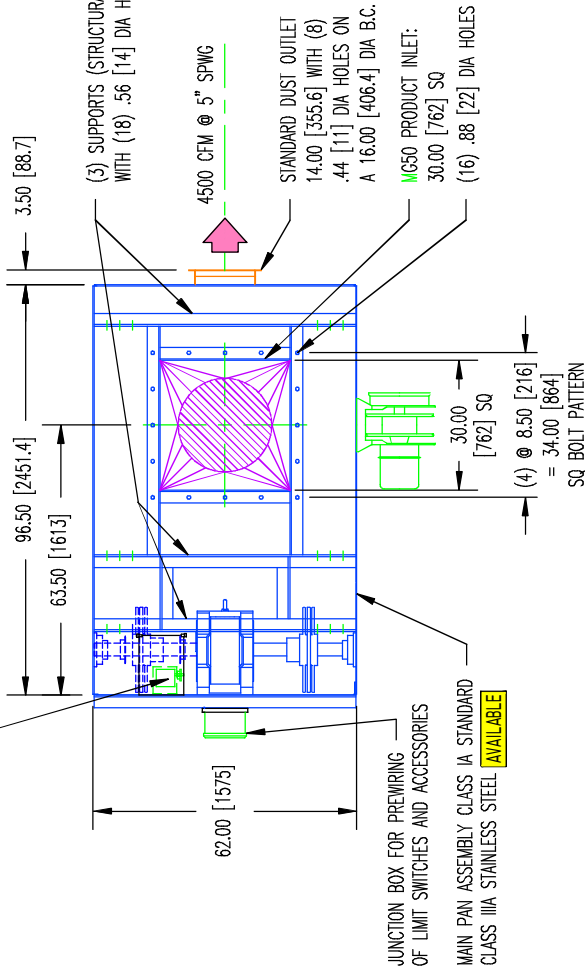

AN AIR ECOLOGY COMPANY

MG50-0V PARAGON™ SERIES

DETAILS ARE SUBJECT TO CHANGE WITHOUT PRIOR NOTICE.
CAUTION: EXPLOSION PROOF CONSTRUCTION AVAILABLE.
CONSULT FACTORY FOR DETAILS AND PRICING

ROTATING LIMIT SWITCH FOR UPPER AND LOWER LIMITS
STANDARD NEMA 4, 2 POSITION SPDT. DPDT NOT AVAILABLE
**IMPORTANT: LIMIT SWITCH POSITIONS MUST BE FIELD
ADJUSTED ACCORDING TO PRINTED MIDWEST INSTRUCTIONS
OR WARRANTY IS VOID**

LEGEND

- BLUE ■ DRIVE COMPONENTS
- ORANGE ■ AIR WITHDRAWAL i.e. FANS, DUST OUTLETS, DUST PIPING AND FLEXIBLE OUTER SPOUT
- RED ■ OUTER SCAVENGER
- PURPLE ■ PRODUCT FLOW AREA
- GREEN ■ INSTRUMENTATION AND UTILITIES
- BLACK ■ OTHER

STAINLESS STEEL ANTISTATIC
LINE (1) WITH GROUND LUGS
CAUTION: MUST BE GROUNDED

MODEL	CONSTRUCTION	A		B	
		ENGLISH	METRIC	ENGLISH	METRIC
MG50-0V-10	POLYMER	10ft	3.1m	69in	1753mm
MG50-0V-20	STEEL	20ft	6.1m	69in	1753mm
MG50-0V-30	POLYMER	30ft	9.1m	84in	2134mm
MG50-0V-40	STEEL	40ft	12.2m	84in	2134mm
MG50-0V-50	POLYMER	50ft	15.2m	106in	2692mm
MG50-0V-60	STEEL	60ft	18.3m	106in	2692mm