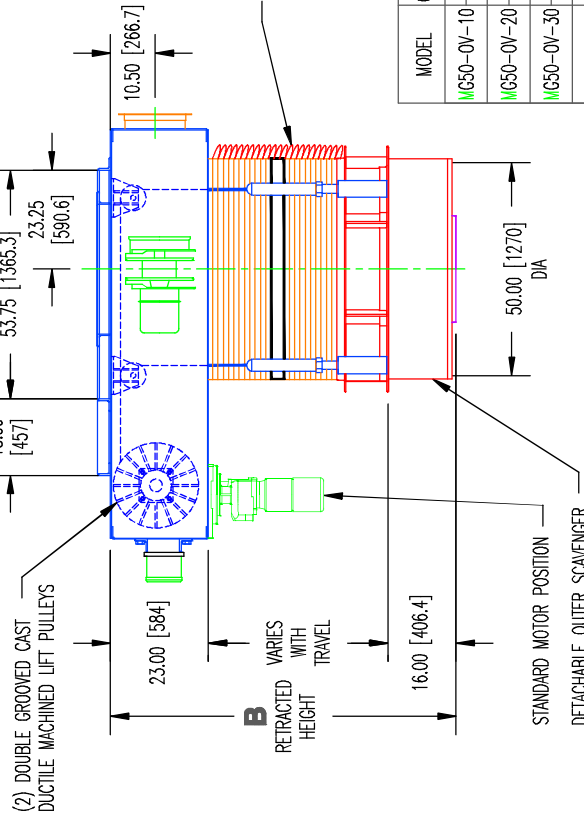

TRAFFIC FLOW AND
SPOUT ORIENTATION

LUBRICATION POINTS

Midwest International
Environmental Equipment for industry

REF.
SERIAL NO.
JOB NO.
SHEET NO.
DRAWING NO. MG50EVA

PREPARED FOR:
MG50-EV PARAGON™ SERIES RETRACTABLE
TITLE: BULK LOADING SPOUT FOR ENCLOSED VEHICLES

DRAWN: KC DATE: 12 SEP 12 CHECKED: WP

This drawing and/or publication represents proprietary article and the designs, trade names or trademarks therein are either patented, have patents pending or are copyrighted internationally. Information appearing on this document remains the property of Ron Pair Enterprises, Inc. and is not to be reproduced without written authorization from an officer of this corporation.

REVISION
NO. DATE: